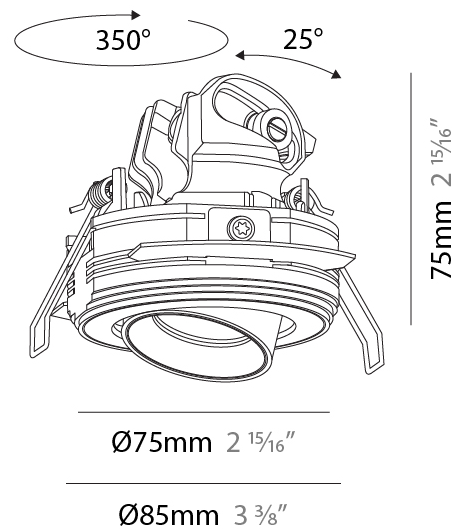

PHYSICAL

Shape: Round
Diameter (mm): 75
Diameter (in): 2 15/16
Height (mm): 75
Height (in): 2 15/16
Ceiling Thickness (mm): 10 / 12 / 15
Ceiling Thickness (in): 3/8 or 1/2 or 9/16
Min. Recessing Depth (mm): 85
Min. Recessing Depth (in): 3 3/8
Light Distribution: Downlight
Fixture Finish: SSR / BKV / CWI / CRY / HAB / LAG / UFT / ITA / RUA / RUR / MIC / FTG / MYG / TWT / LOD / PUS / FRO / FUP / KIA / POP / BLS / SPG / MEY / GOH / GUM / CHC / COM / ABZ / JAG / OBR / MOS / ROR
Fixture Material: Aluminum
Cut-out Measurements: D. 86mm / 3 3/8"
Upon Request: Unique Sizes Unique Ceiling Thickness

ELECTRICAL

Lamp Type: LED (Zhaga Standard)
Input Wattage (W): 11
Total Output Wattage (W): 10
Dimming: Tri-Mode (Non-Dimming and Phase Dimming (120Vac only) and 0-10V Dimming)
Driver Included: No
Driver Location: Recessed Housing
Driver Type: Constant Current - 120Vac
Driver Class: Class 2
Housing: See components
Input Voltage (V): 120 - 277
Constant Current (MA): 500

LED

Number of LEDs: 1
Color Temperature (°K): 2700 / 3000 / 3500 / 4000
Max. Delivered Lumen (lm): 821 / 860 / 892 / 911
Nominal Lumen (lm): 1141 / 1194 / 1238 / 1266
CRI: >90 CRI
Lamp Life (hrs): 50000

OPTICAL

Reflector°: 22 / 38 / 48
Adjustability: Rotational 350° / Tilt 25°
Upon Request: Special Beam Angles

RATINGS AND CERTIFICATIONS

Certified By: Certified for North American Standards
IP rating: IP40