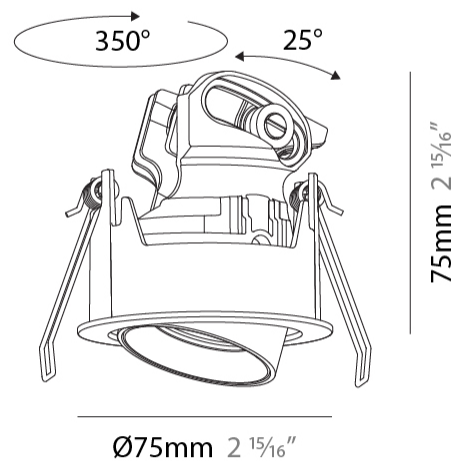

GENERAL

Series: Invader Compact
 Subseries: Invader Compact Adjustable
 Brand: Prolight
 Division: Architectural
 Mounting Type: Recessed
 Mounting Location: Ceiling
 Subcategory: Downlight

PHYSICAL

Shape: Round
 Diameter (mm): 75
 Diameter (in): 2 15/16
 Height (mm): 75
 Height (in): 2 15/16
 Ceiling Thickness (mm): 1 - 25
 Ceiling Thickness (in): 1/16 - 1
 Min. Recessing Depth (mm): 85
 Min. Recessing Depth (in): 3 3/8
 Light Distribution: Downlight
 Fixture Finish: SSR / BKV / CWI / CRY / HAB / LAG / UFT / ITA / RUA / RUR / MIC / FTG / MYG / TWT / LOD / PUS / FRO / FUP / KIA / POP / BLS / SPG / MEY / GOH / GUM / CHC / COM / ABZ / JAG / OBR / MOS / ROR
 Fixture Material: Aluminum
 Cut-out Measurements: D. 68mm / 2 11/16"
 Upon Request: Unique Sizes Unique Ceiling Thickness

OPTICAL

Reflector: 22 / 38 / 48
 Adjustability: Rotational 350° / Tilt 25°
 Upon Request: Special Beam Angles

RATINGS AND CERTIFICATIONS

Certified By: Certified for North American Standards
 IP rating: IP40